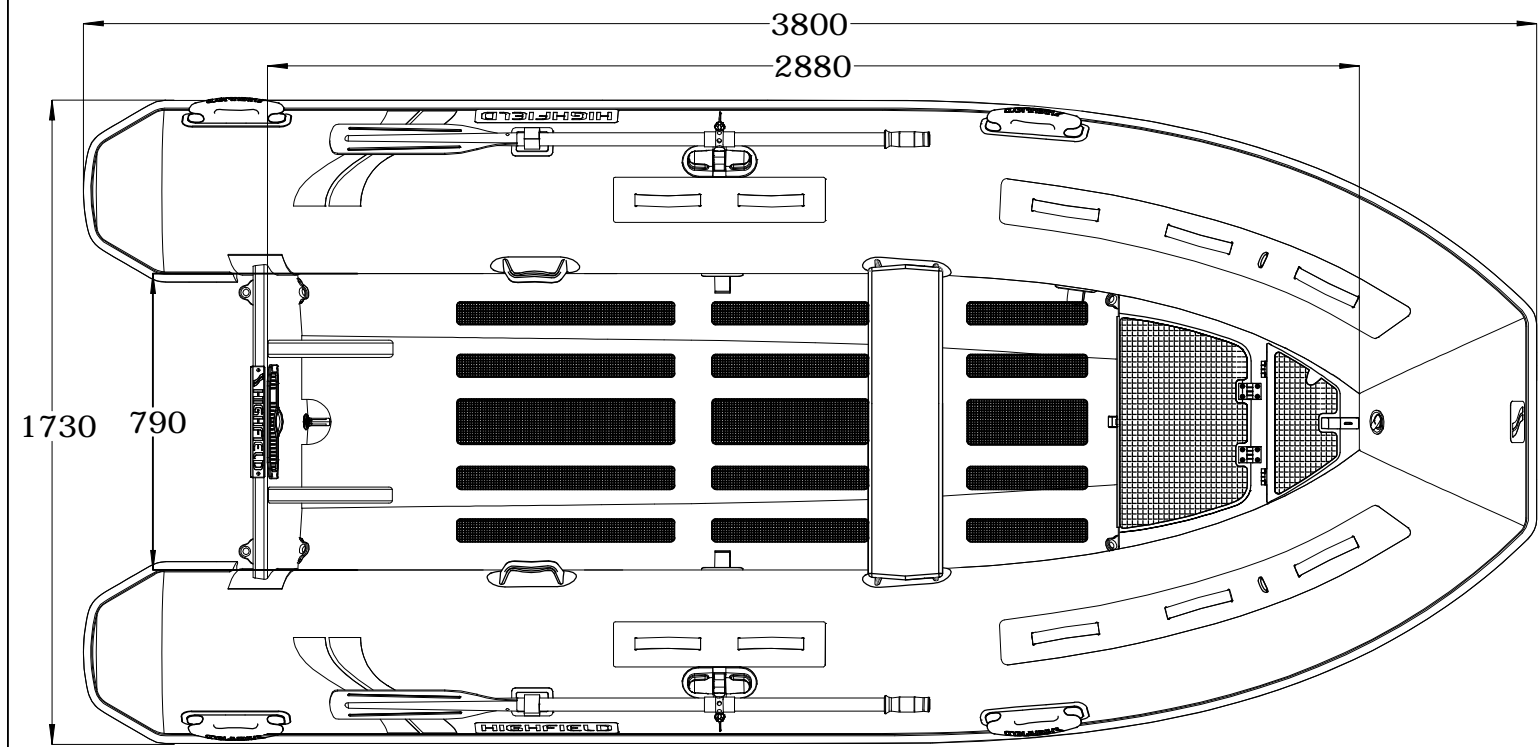

SPECIFICATION

Length	380cm
Beam	173cm
Inside Length	288cm
Inside Width	79cm
Weight	82Kg
Deadrise	15°
Max Pax	7
Max Load	690Kg
Max HP	25
Shaft	Short
Tube φ	44cm
Airtight Chambers	3

	CL380BLT		DWN: HCY
	GENERAL ARRANGEMENT		APPROVED: LXL
info@highfieldboats.com	DWG:	SCALE:	DATE: 2016.09.01