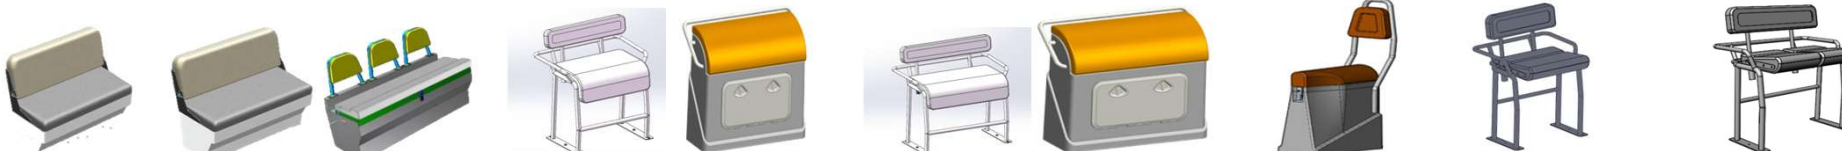

Seats

RS 900 FRP 17 Kg £799	RS 1000 FRP 18 Kg £899	RST 1200 FRP targa 25 Kg £1,199	Tub Bol 700 15 kg option	Bol 700 FRP 17 kg option	Tub Bol 900 20 kg option	Bol 900 FRP 17 Kg option	Single Jockey FRP 14 kg included	FS 700 option	FS 1000 option

OM 350●	•		instead of jockeys	instead of jockeys	instead of jockeys			instead of jockeys	instead of jockeys
OM 390●	•								
OM 420●		•	•	•			•	•	•
OM 460●		•	•	•			•	•	•
OM 500●/ DL 500●		•	••	••			••	••	••
OM 540●/ DL 540●		•	••	••			••	••	••
OM 590●/ DL 590●		•	••	••	••	••	••	••	••
DL 640●			•	•	•	•	•	•	•

Conditions: Prices in GBP per unit including VAT. Prices valid until the 31st of August 2018. Prices subject to modification without notice.