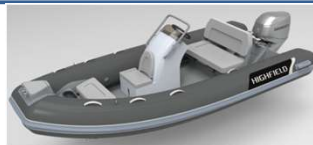

LG (white hull)

WH (white hull)

DG (grey hull)

Ocean Master  
350 - 460

LG (white hull)

WH (white hull)

DG (grey hull)

Deluxe 500 -  
640