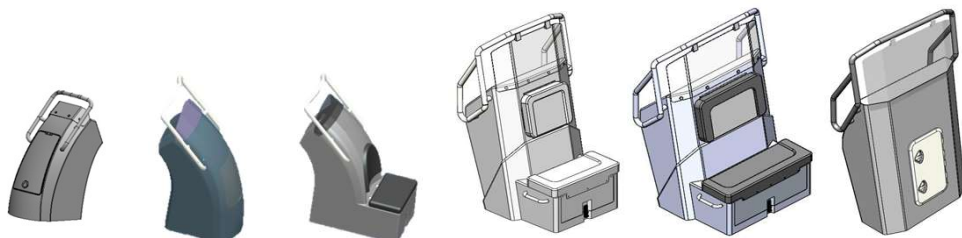

Consoles

mini SD 14 Kg	SD console 14.5 Kg	SDS console 17 Kg	SUS 700 FRP 30 Kg	SUS 900 FRP 33 Kg	SU 900 AL
included	included	included	included	included	option to order

CL 340 - 380 DL	•								
OM 350●/ DL 350●	••	••					CL 290	•	
OM 390●/ DL 390●			••				CL 310	•	
OM 420●/ DL 420●			••	•			CL 340	•	•
OM 460●/ DL 460●			••	•			CL 360	•	•
OM 500●/ DL 500●				••			CL 380	•	•
OM 540●/ DL 540●				••	••				
OM 590●/ DL 590●				••	••	••			
DL 640●			•	•	•